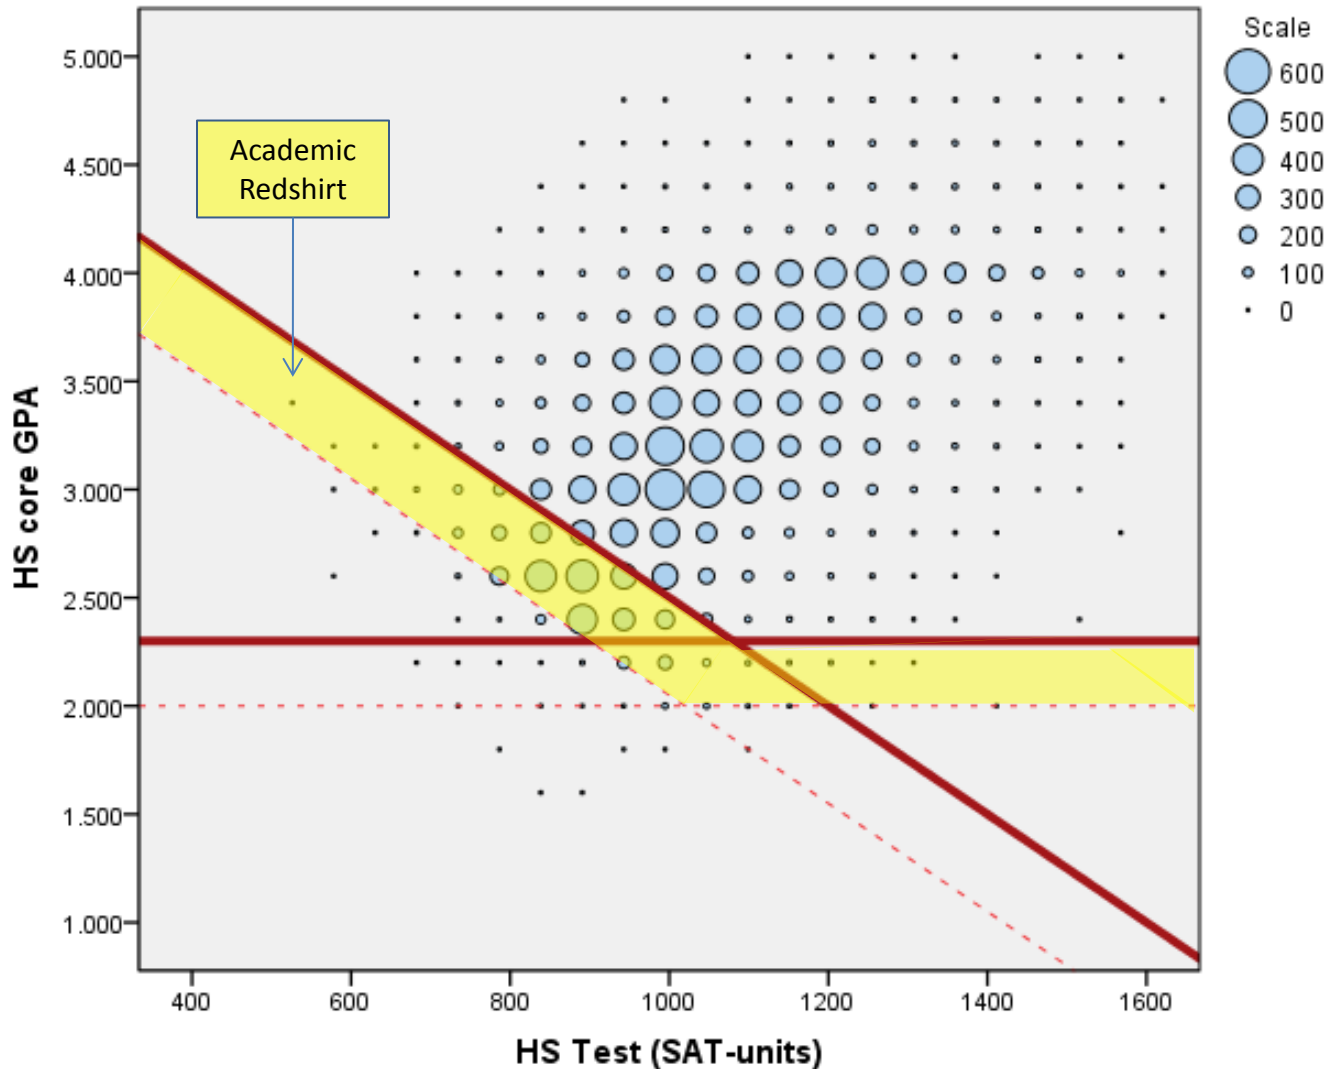

# Figure 4: New Division I Initial Eligibility Standard Approved For Student-Athletes Entering College Beginning in 2016

Note: Current rule (in place since 2003) grants athletics aid and immediate competition eligibility for all student-athletes in the yellow area or above. Beginning in 2016, all SAs in the yellow area would be eligible for aid and practice, but ineligible for first-year competition.